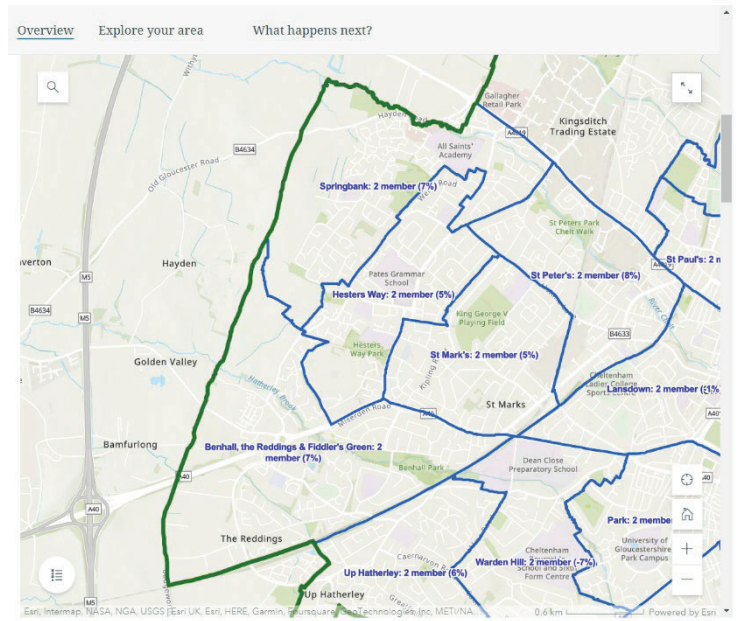

## Appendix 6: Proposed ward boundary changes

Available at: <https://www.lgbce.org.uk/all-reviews/cheltenham>

### Existing

### Current Neighbourhood Area