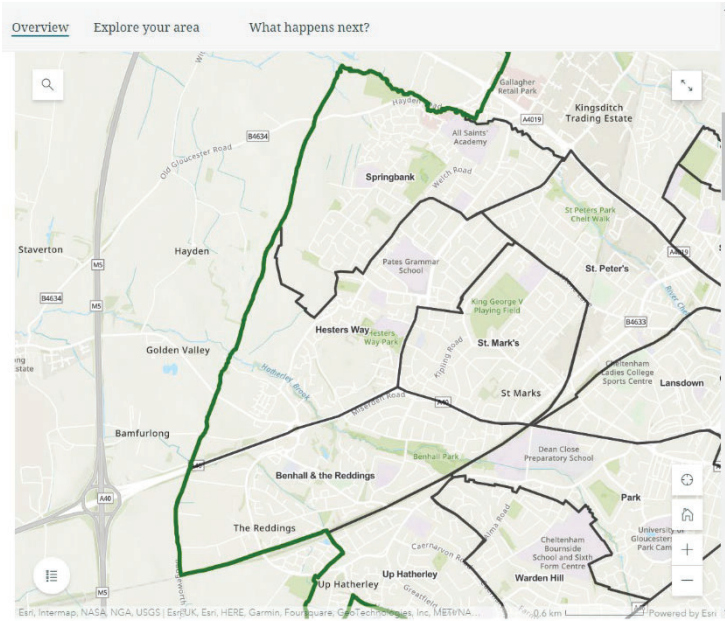

## Appendix 6: Proposed ward boundary changes

Available at: <https://www.lgbce.org.uk/all-reviews/cheltenham>

### Existing

### Current Neighbourhood Area